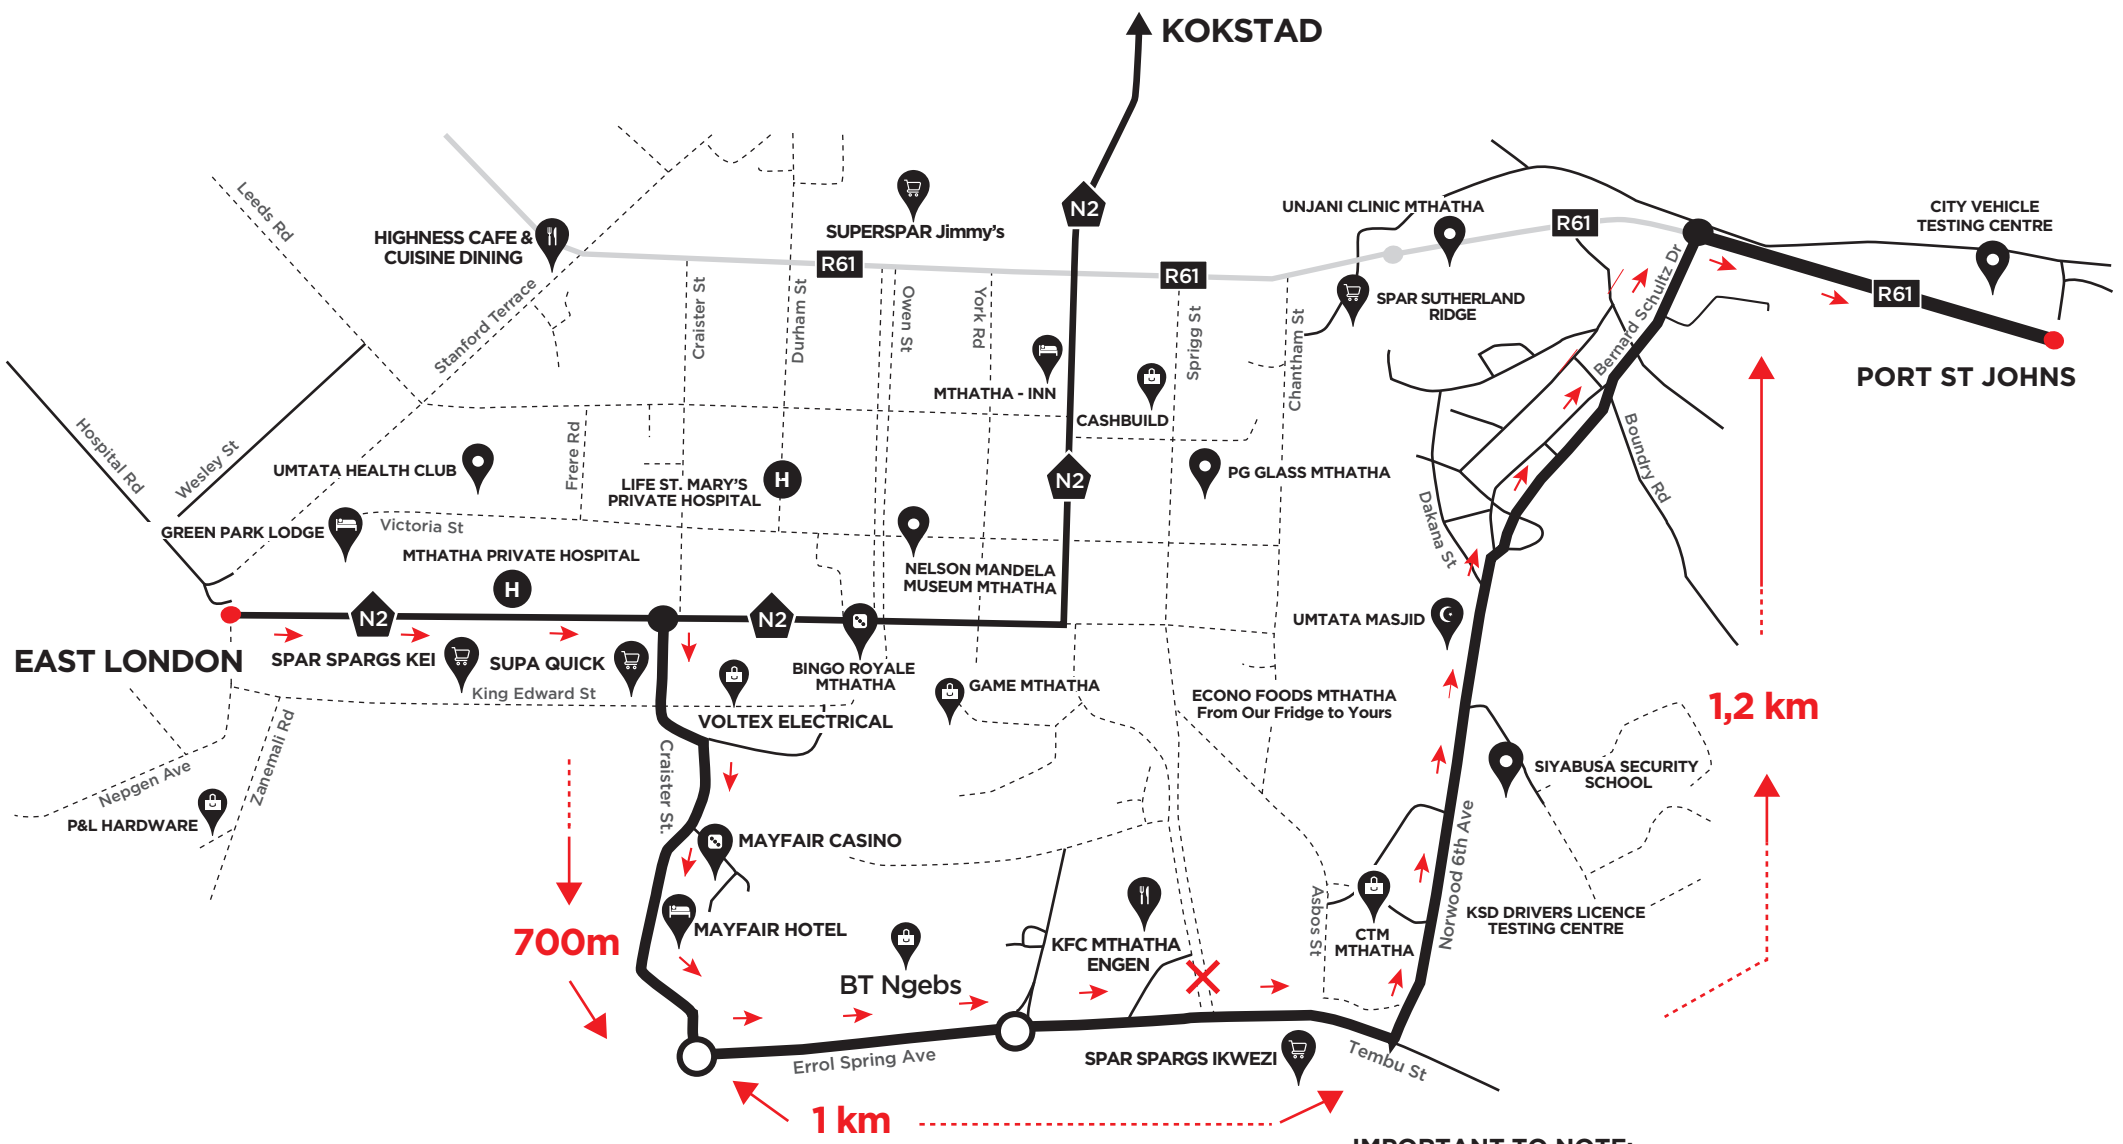

UMNGAZI
WILD COAST | SOUTH AFRICA

MTHATHA BYPASS ROUTE

- DETOUR ROUTE
- NORMAL STREETS
- DIRECTION AND DISTANCE INDICATORS

IMPORTANT TO NOTE:

- Road signs are not always visible. Therefore keep a look out for important landmarks on this map.